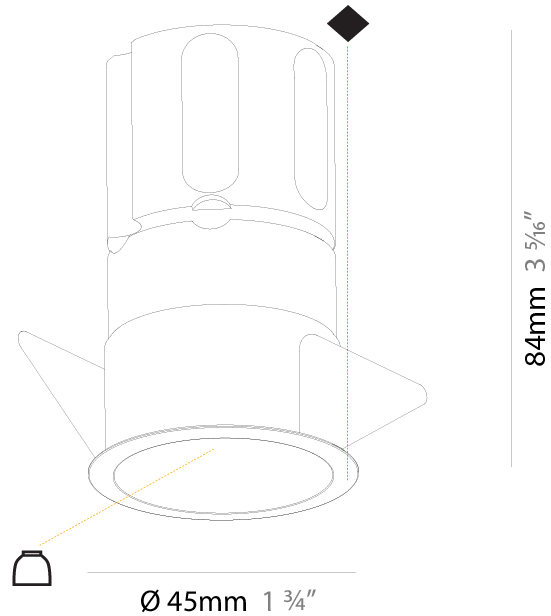

GENERAL

Series: Invader Deep
Brand: Prolicht
Division: Architectural
Mounting Type: Recessed
Mounting Location: Ceiling
Subcategory: Downlight

PHYSICAL

Shape: Round
Diameter (mm): 45
Diameter (in): 1 3/4
Height (mm): 84
Height (in): 3 5/16
Min. Recessing Depth (mm): 150
Min. Recessing Depth (in): 5 7/8
Light Distribution: Downlight
Weight (kg): 0.122
Weight (lbs): 0.27
Fixture Finish: SSR / BKV / CWI / CRY / HAB / UFT / ITA / RUA / FTG / MYG / LOD / PUS / FRO / FUP / KIA / POP / BLS / SPG / MEY / GOH / GUM / CHC / COM / ABZ / JAG / OBR / MOS / ROR
Fixture Material: Aluminum Die Cast
Cut-out Measurements: Dia: 41mm / 1 5/8"

ELECTRICAL

Lamp Type: LED (Zhaga Standard)
Input Wattage (W): 7.7
Total Output Wattage (W): 7
Dimming: Non-Dimming / Phase Dimming (120Vac only) / 0-10V Dimming
Driver Included: No
Driver Location: Remote
Driver Type: Constant Current - 120 / 277Vac
Driver Class: Class 2
Input Voltage (V): 120 - 277
Constant Current (MA): 250

LED

Number of LEDs: 1
Color Temperature (°K): 2700 / 3000 / 3500 / 4000
Max. Delivered Lumen (lm): 660 / 690 / 725 / 740
Nominal Lumen (lm): 734 / 762 / 801 / 817
CRI: >90 CRI
Lamp Life (hrs): 50000

OPTICAL

Reflector: 33 / 47 / 65

RATINGS AND CERTIFICATIONS

Certified By: Certified for North American Standards
IP rating: IP20