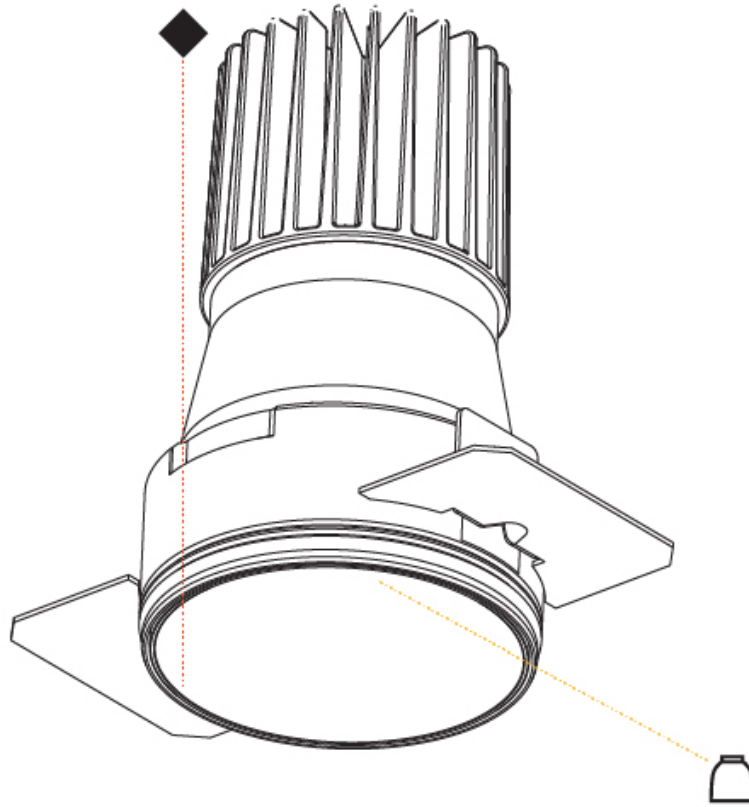

INVADER DEEP TRIMLESS

A35620-

PROJECT	_____
TYPE	_____
SPECIFIER	_____
QUANTITY	_____
DATE	_____

A